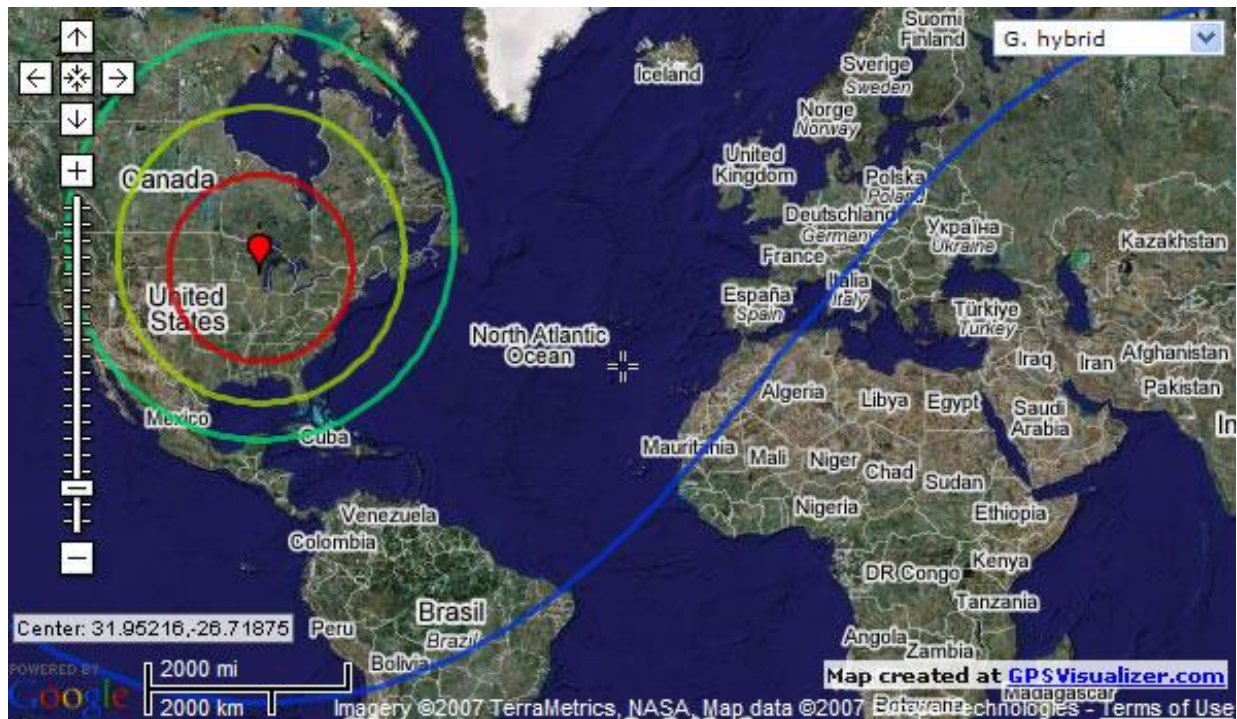

Wittman Regional Airport
525 W. 20th Ave. #8
Oshkosh, WI 54902
866-FLY-ORION

When to Consider a Charter Flight!

- You are traveling with more than 1 passenger
price per passenger decreases as Aircraft fills.
- Your schedule requires you to make the trip there
& back in 1,2 or 3 days. Especially if the trip needs
to be completed in one day
- Your trip is to an area without a major airport nearby.
What is the real destination- is it away from a major hub?
- You are traveling in a business group where confidentiality
during the flight is a plus and time is of the essence.
- You are unsure of your passenger list, but want to book trip.

Non-Stop Aircraft Ranges

Twin Propeller Range
Citation Jet Range

Twin Turboprop Range
Falcon Jet Range